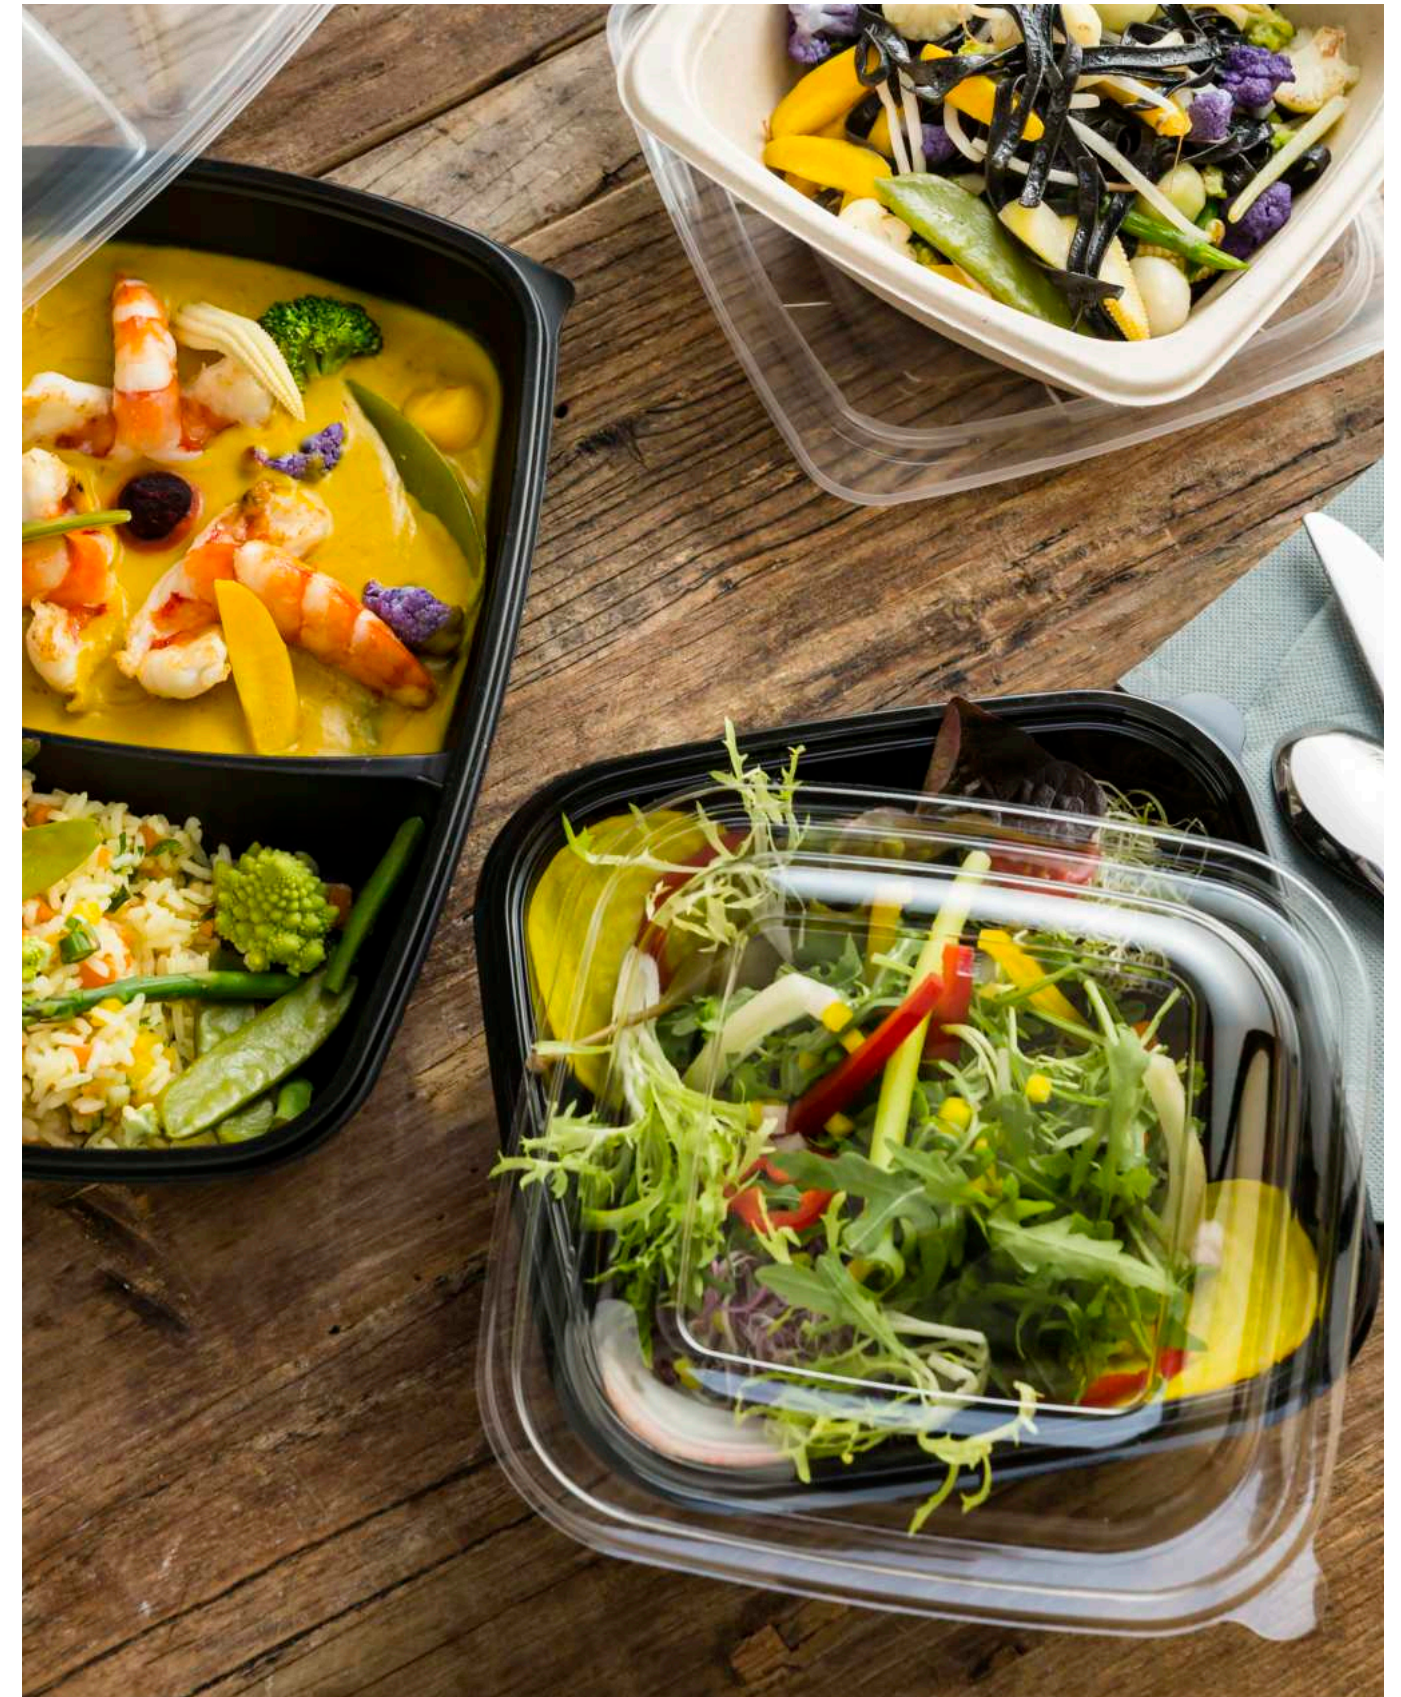

Take away & Delivery

Take away & Delivery